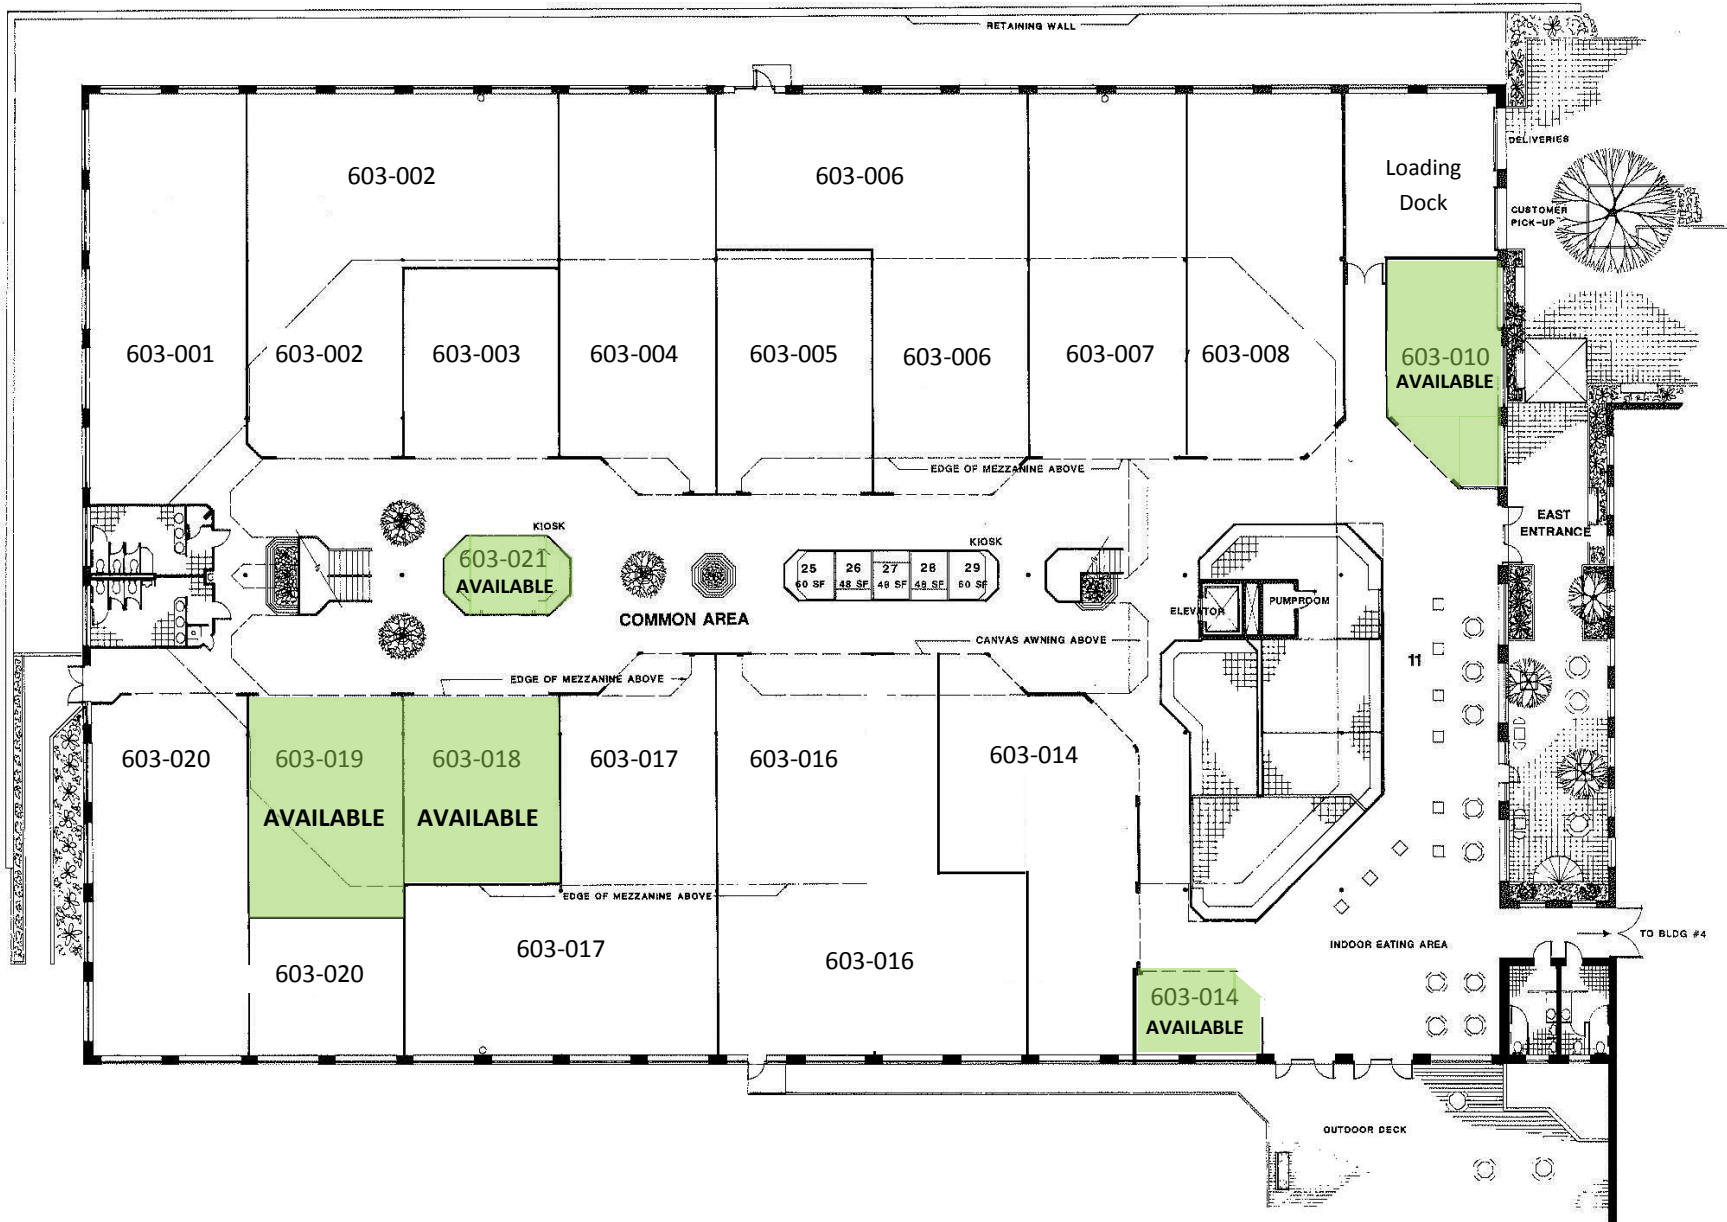

CARDING BUILDING

The Great Room  
at Historic Savage

RAMS-HEAD  
SAVAGE MILL  
TAVERN

FOUNDRY STREET

EXISTING OUTDOOR DECK  
NEW OUTDOOR DECK

RAMP UP

STAIR #3

UP

# NEW WEAVE BUILDING

LEVEL 1

# NEW WEAVE BUILDING, Mezzanine

Level 2