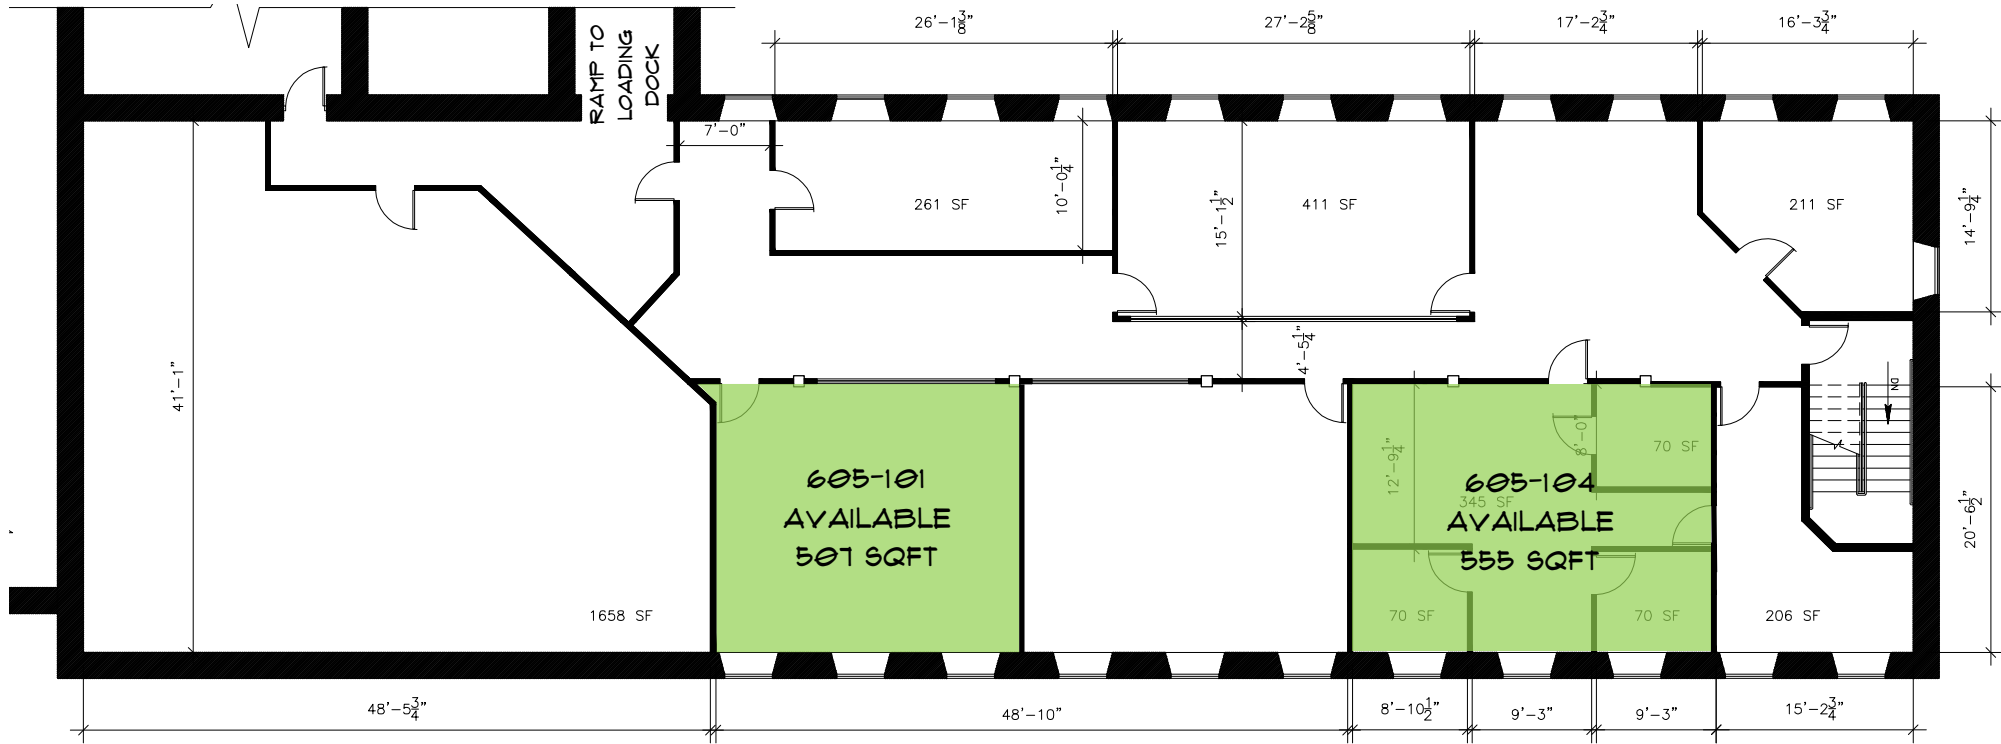

HISTORIC SAVAGE MILL

8600 FOUNDRY STREET | SAVAGE, MD
SAVAGEMILL.COM

NEW WEAVE BUILDING, LEVEL 1

NEW WEAVE BUILDING, MEZZANINE

OLD WEAVE BUILDING, LEVEL 2

CARDING BUILDING, GROUND LEVEL

CARDING BUILDING, LEVEL 1

CARDING BUILDING, LEVEL 2

SPINNING BUILDING, LEVEL 2

COTTON SHED, MAIN LEVEL

PARKING LOT