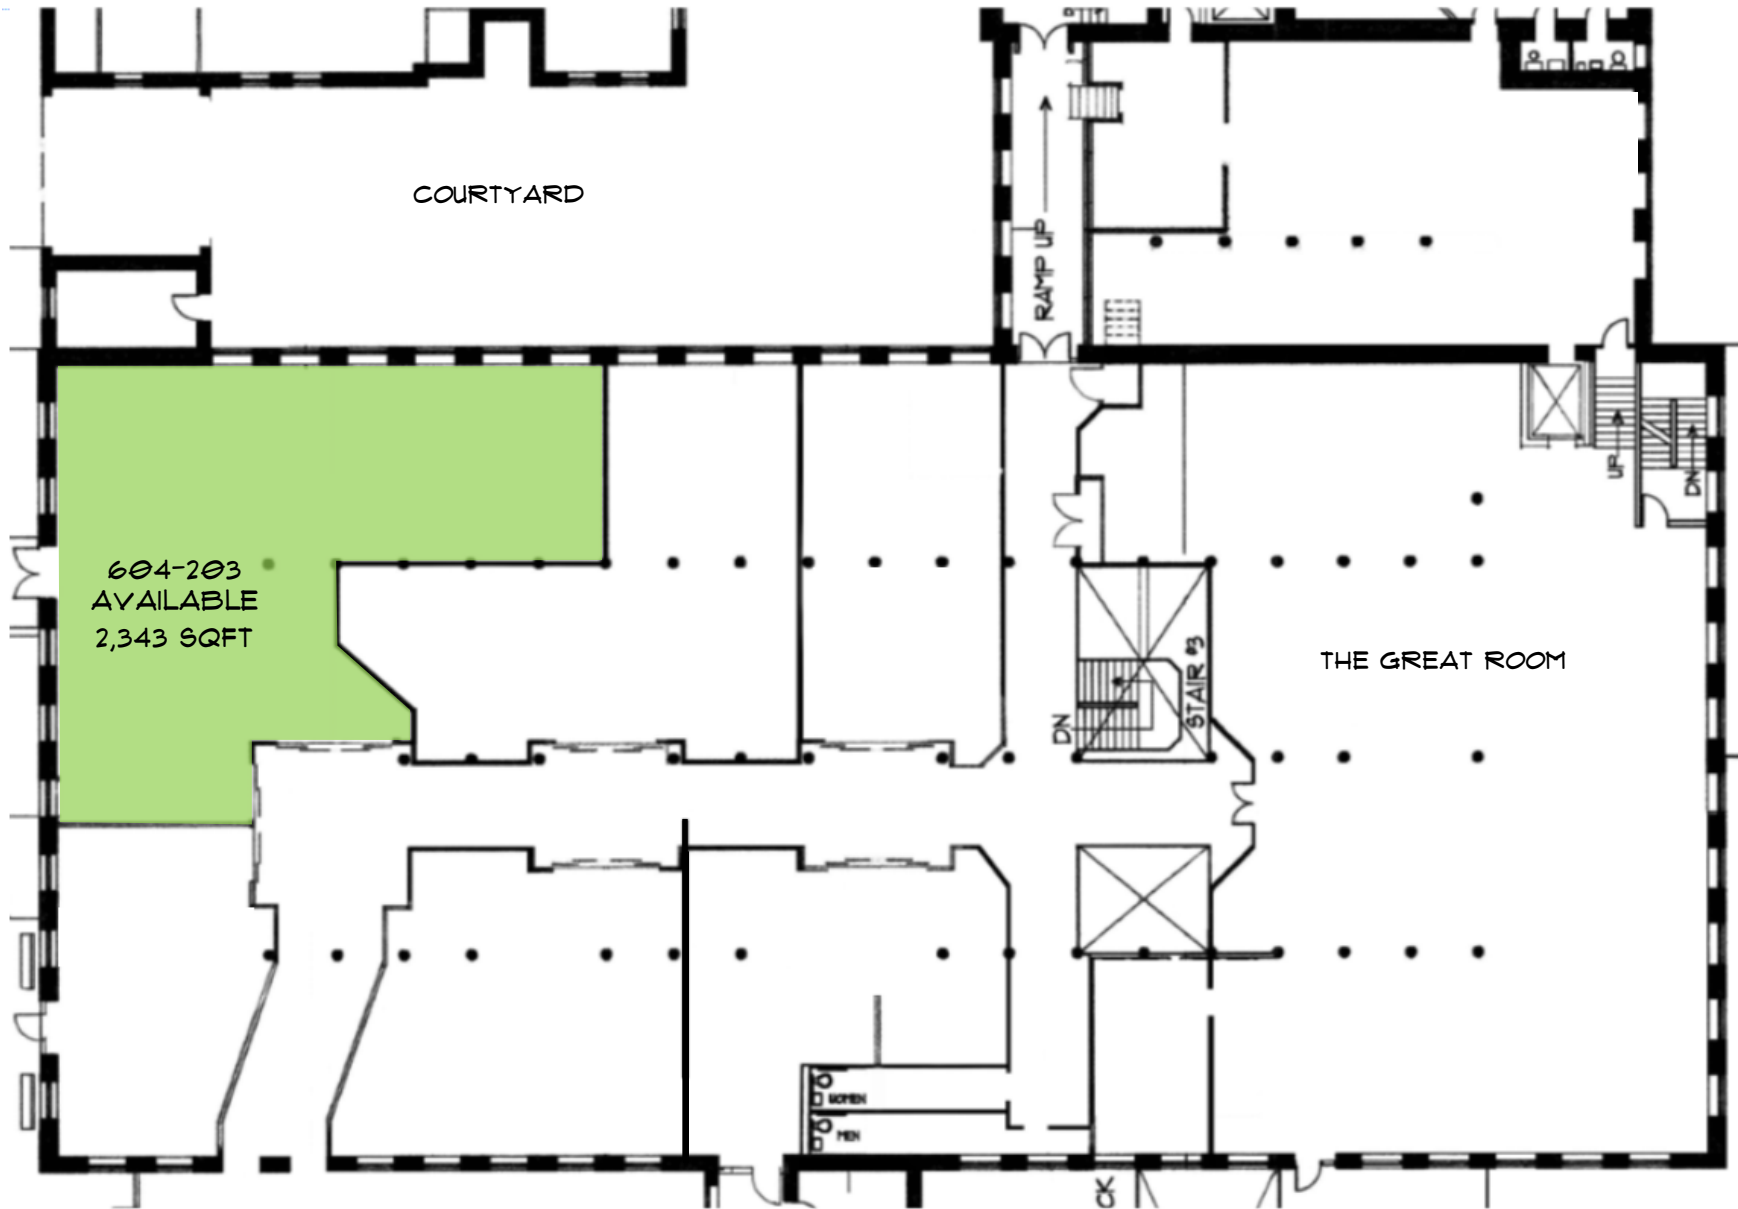

HISTORIC SAVAGE MILL

8600 FOUNDRY STREET | SAVAGE, MD
SAVAGEMILL.COM

NEW WEAVE BUILDING, LEVEL 1

NEW WEAVE BUILDING, MEZZANINE

OLD WEAVE BUILDING, LEVEL 2

CARDING BUILDING, GROUND LEVEL

CARDING BUILDING, LEVEL 1

CARDING BUILDING, LEVEL 2

SPINNING BUILDING, LEVEL 2

COTTON SHED, MAIN LEVEL

PARKING LOT