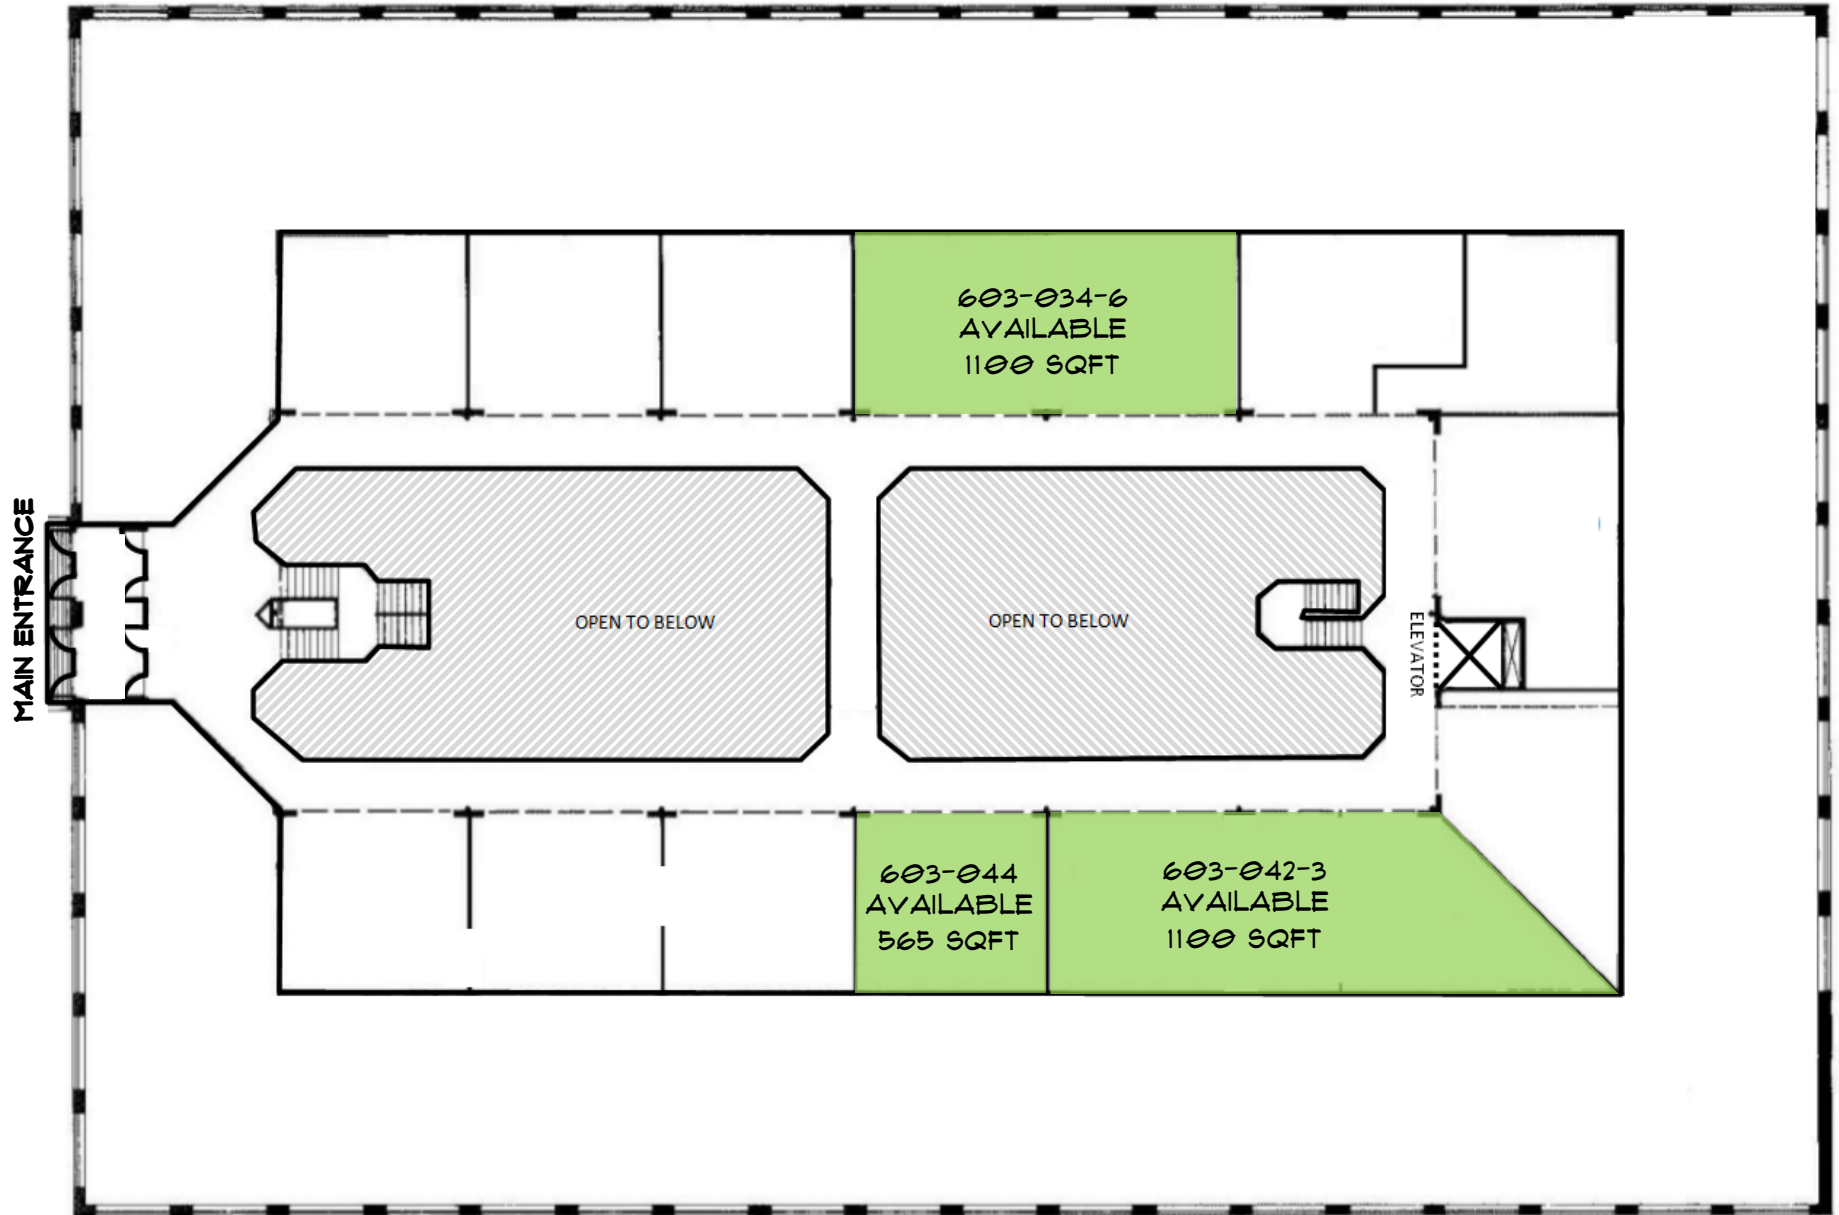

HISTORIC SAVAGE MILL

8600 FOUNDRY STREET | SAVAGE, MD
SAVAGEMILL.COM

NEW WEAVE BUILDING, LEVEL 1

NEW WEAVE BUILDING, MEZZANINE

OLD WEAVE BUILDING, LEVEL 2

CARDING BUILDING, GROUND LEVEL

CARDING BUILDING, LEVEL 1

CARDING BUILDING, LEVEL 2

SPINNING BUILDING, LEVEL 2

COTTON SHED, MAIN LEVEL

PARKING LOT