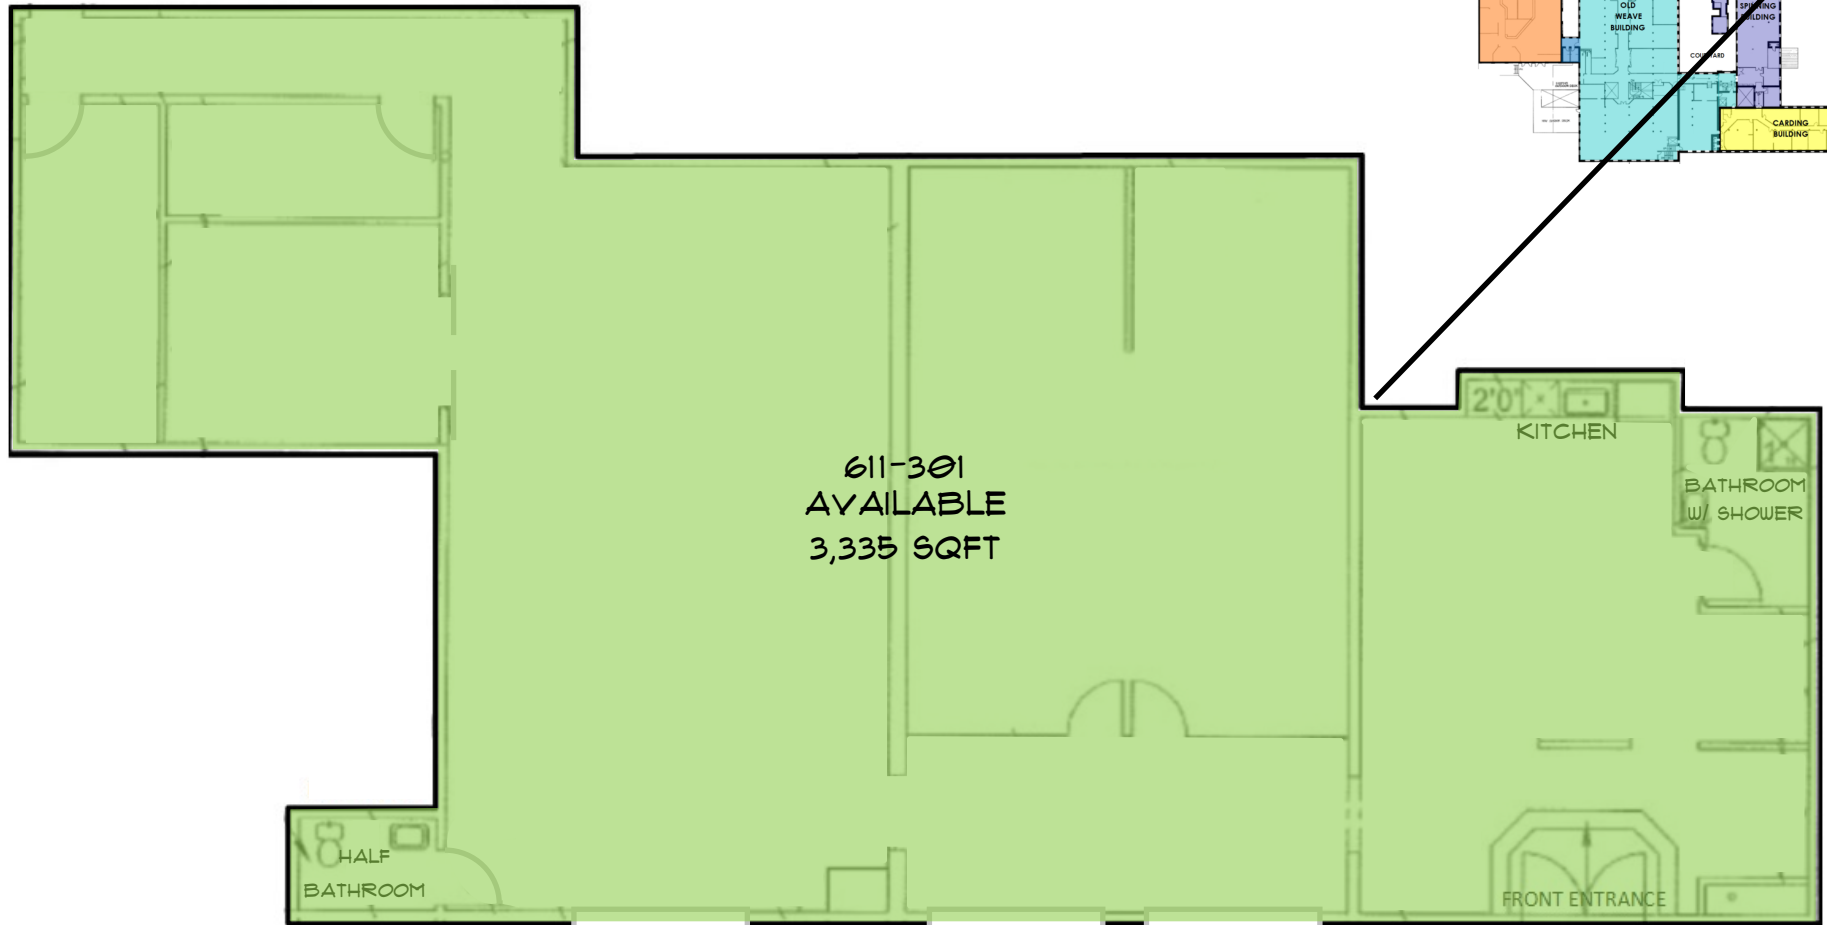

HISTORIC SAVAGE MILL

8600 FOUNDRY STREET | SAVAGE, MD
SAVAGEMILL.COM

NEW WEAVE BUILDING, LEVEL 1

NEW WEAVE BUILDING, MEZZANINE

OLD WEAVE BUILDING, LEVEL 2

CARDING BUILDING, GROUND LEVEL

CARDING BUILDING, LEVEL 1

CARDING BUILDING, LEVEL 2

SPINNING BUILDING, LEVEL 2

COTTON SHED, MAIN LEVEL

PARKING LOT