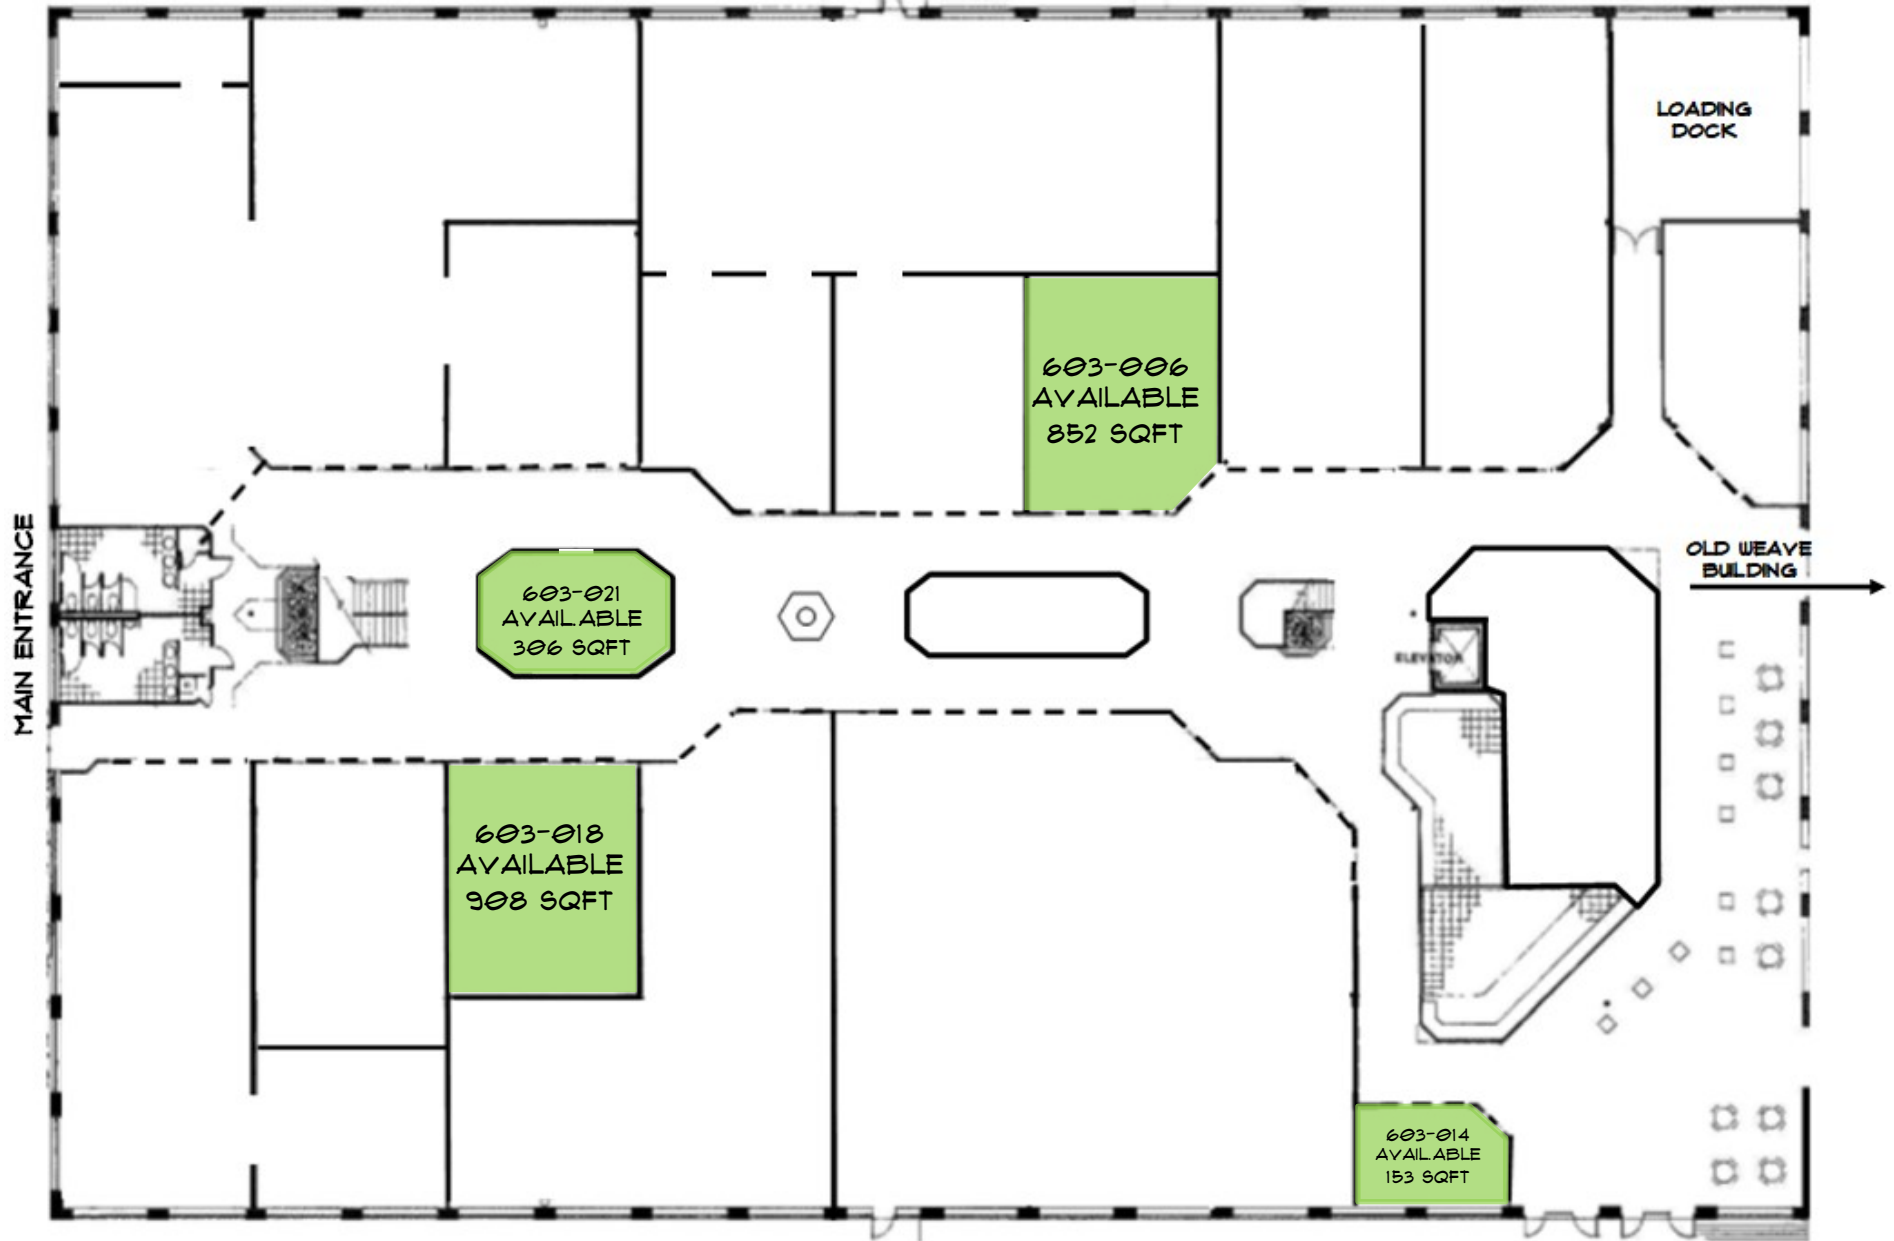

HISTORIC SAVAGE MILL

8600 FOUNDRY STREET | SAVAGE, MD
SAVAGEMILL.COM

NEW WEAVE BUILDING, LEVEL 1

NEW WEAVE BUILDING, MEZZANINE

OLD WEAVE BUILDING, LEVEL 2

CARDING BUILDING, GROUND LEVEL

CARDING BUILDING, LEVEL 1

CARDING BUILDING, LEVEL 2

SPINNING BUILDING, LEVEL 2

COTTON SHED, MAIN LEVEL

PARKING LOT