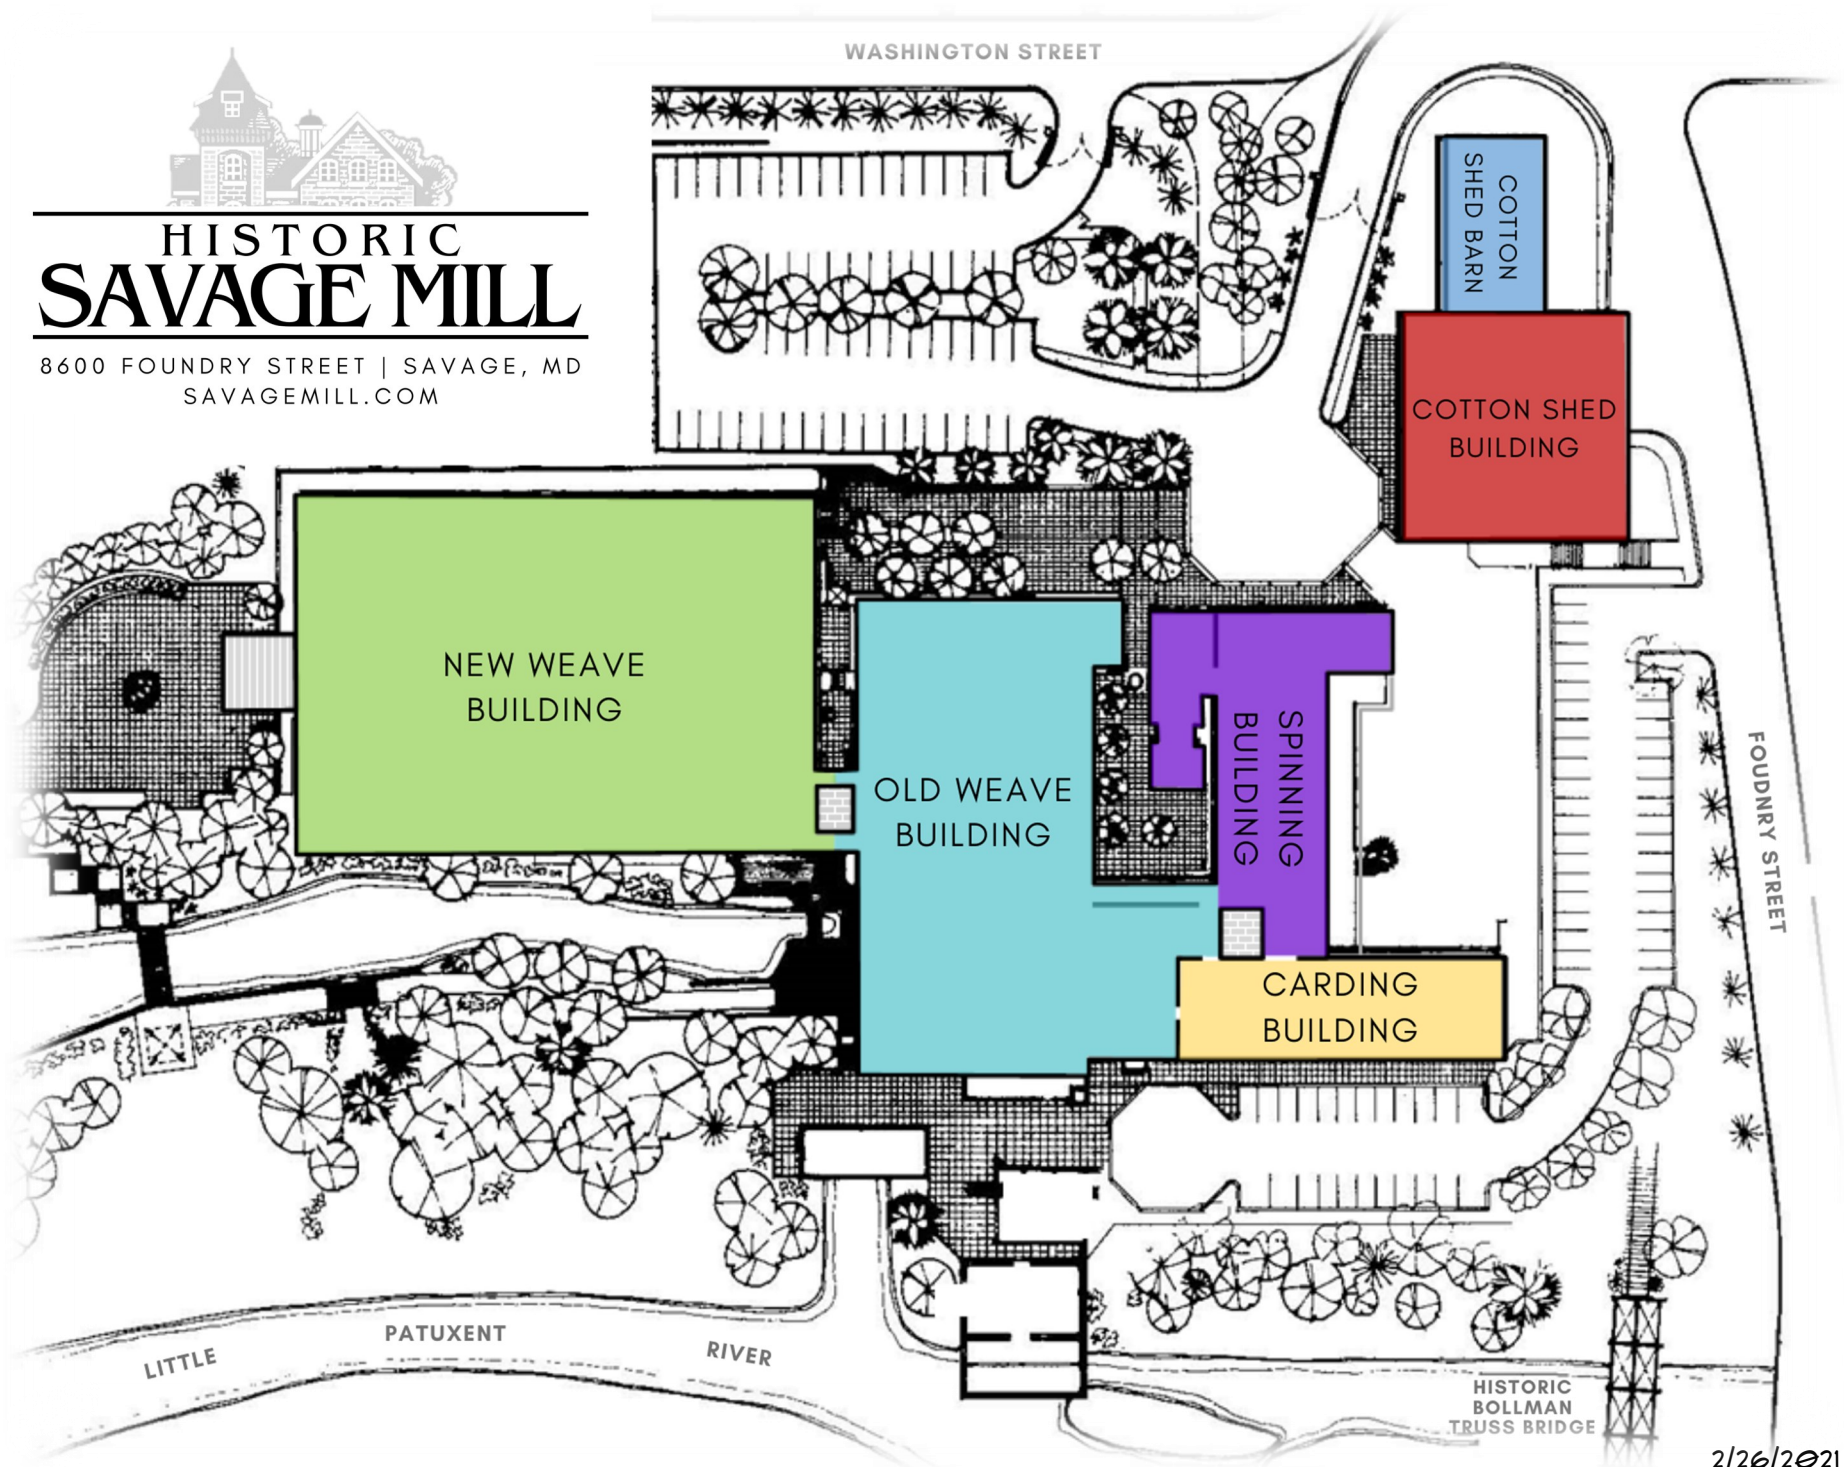

HISTORIC SAVAGE MILL

8600 FOUNDRY STREET | SAVAGE, MD
SAVAGEMILL.COM

NEW WEAVE BUILDING, LEVEL 1

NEW WEAVE BUILDING, MEZZANINE

OLD WEAVE BUILDING, LEVEL 2

CARDING BUILDING, GROUND LEVEL

CARDING BUILDING, LEVEL 1

CARDING BUILDING, LEVEL 2

SPINNING BUILDING, LEVEL 2

COTTON SHED, MAIN LEVEL

PARKING LOT